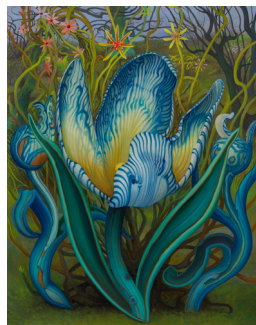

Inka Essenhigh: *The Greenhouse*

14 MARCH–17 APRIL 2025 · Victoria Miro · 14 Wharf Road · London N1 7RW

GALLERY II

FURTHER
INFORMATION
VIA QR CODE

Companion Planting, 2025
Enamel on canvas
81.3 x 71.1 cm
32 x 28 in

Forrest Light, 2024
Enamel on canvas
81.3 x 203.2 cm
32 x 80 in

Ghost Pipes, 2024
Enamel on canvas
182 x 210 cm
71 5/8 x 82 5/8 in

Indian Pipes, 2024
Enamel on canvas
81.3 x 71.1 cm
32 x 28 in

Moonlight, 2024
Enamel on canvas
81.3 x 203.2 cm
32 x 80 in

AI City, 2024
Enamel on canvas
243.8 x 182.9 cm
96 x 72 in

Flowering Tree, 2024
Enamel on canvas
127 x 101.6 cm
50 x 40 in

Blue Spring, 2024
Enamel on canvas
127 x 101.6 cm
50 x 40 in

Poppies, 2024
Enamel on canvas
127 x 101.6 cm
50 x 40 in